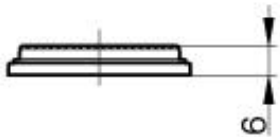

Accessories: Reflector BOS R-2

Common Data

Version	reflector, round
Usable with	for retroreflective
Ambient temperature	0...+65°C
Sensing range	60%

Mechanical Data

Measurements WxHxD or Dia x D	Ø46
Material	PMMA
Mounting	adhesive

PX0789

Datasheet number::

Definitions see general catalog.
If not otherwise noted, ratings according to
IEC 60947-5-2 (DIN EN60947-5-2)

Balluff GmbH
Schurwaldstrasse 9
73765 Neuhausen a.d.F.
Phone (07158) 173-0 Fax (07158) 5010

Datenblatt by CD-ROM - 04/2007

BALLUFF
sensors worldwide