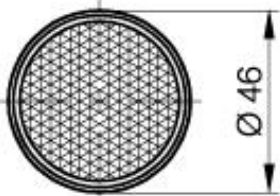

Accessories: Reflector BOS R-2

Common Data

| | |
|---------------------|---------------------|
| Version | reflector, round |
| Usable with | for retroreflective |
| Ambient temperature | 0...+65°C |
| Sensing range | 60% |

Mechanical Data

| | |
|-------------------------------|----------|
| Measurements WxHxD or Dia x D | Ø46 |
| Material | PMMA |
| Mounting | adhesive |

PX0789

Datasheet number::

Definitions see general catalog.
If not otherwise noted, ratings according to
IEC 60947-5-2 (DIN EN60947-5-2)